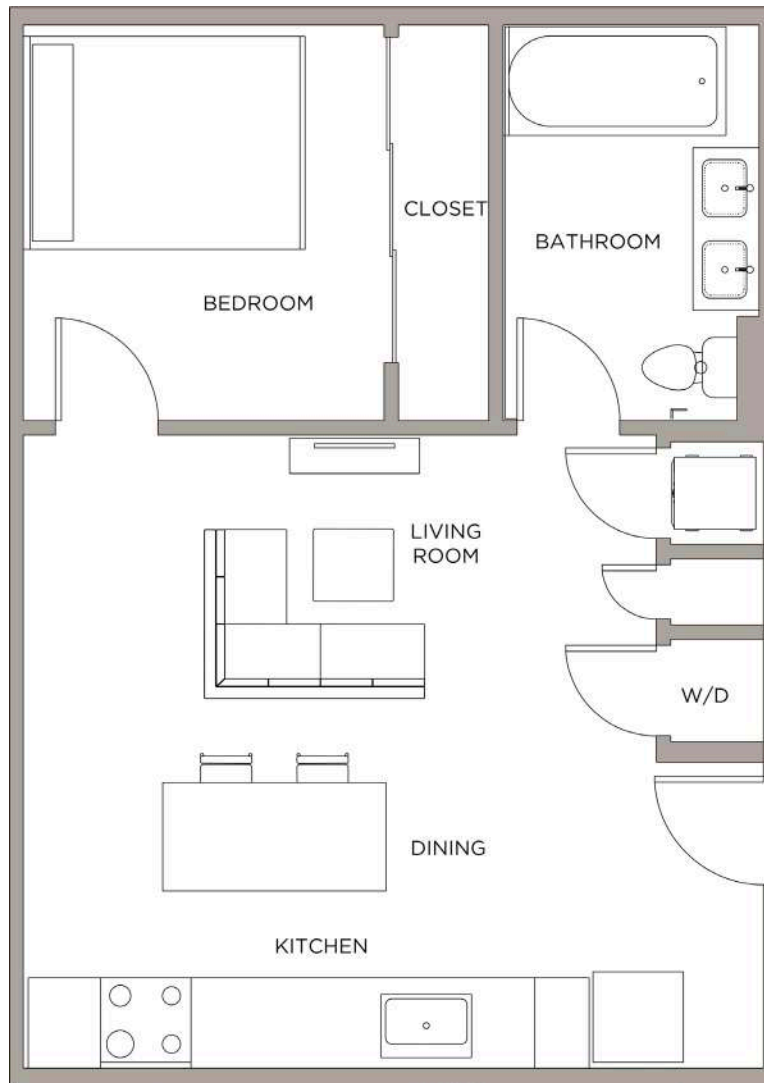

Adams One BR A

1 BED / 1 BATH

660

SQ. FT.

**Presidential
City®**

3900 City Avenue | Philadelphia, PA 19131

www.presidentialcity.com

Floor plans are artist's rendering. All dimensions are approximate. Actual product and specifications may vary in dimension or detail.
Not all features are available in every apartment. Prices and availability are subject to change. Please see a representative for details.