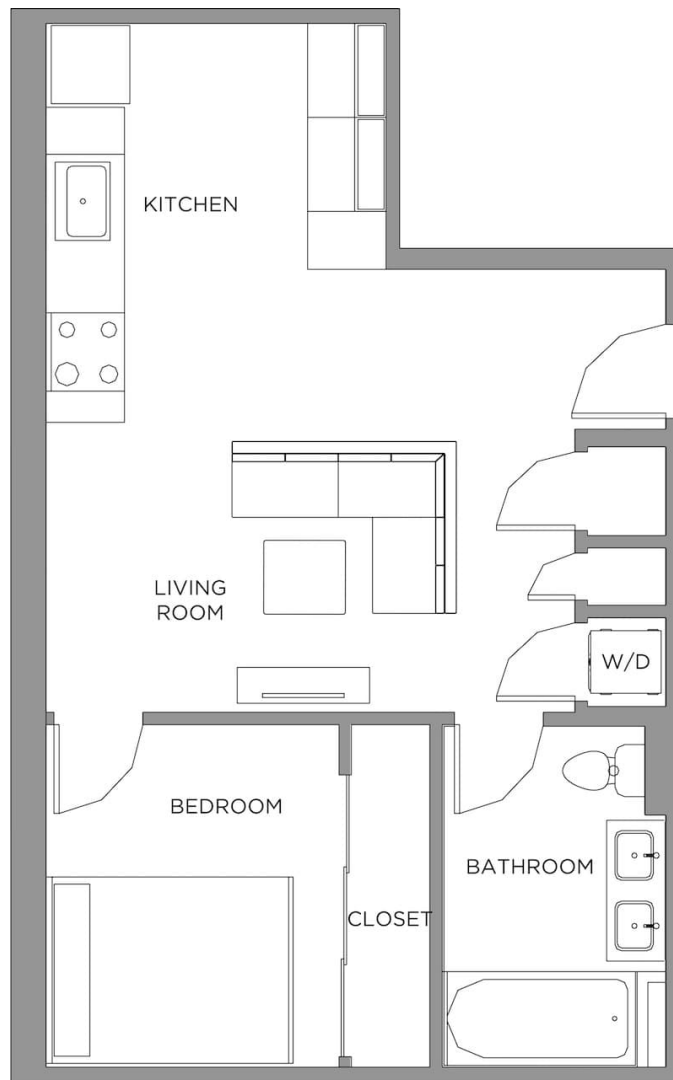

# Adams One BR B

1 BED / 1 BATH

# 680

SQ. FT.

**Presidential  
City®**

3900 City Avenue | Philadelphia, PA 19131

[www.presidentialcity.com](http://www.presidentialcity.com)

Floor plans are artist's rendering. All dimensions are approximate. Actual product and specifications may vary in dimension or detail.  
Not all features are available in every apartment. Prices and availability are subject to change. Please see a representative for details.