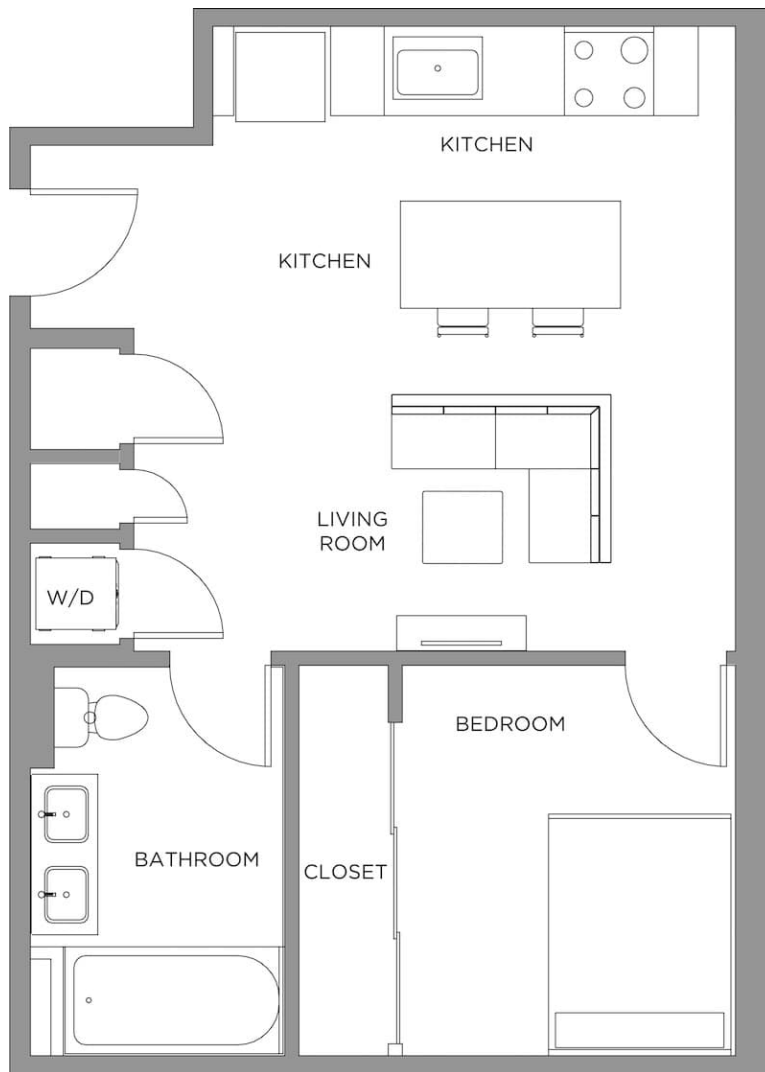

Adams One BR C

1 BED / 1 BATH

680

SQ. FT.

**Presidential
City®**

3900 City Avenue | Philadelphia, PA 19131

www.presidentialcity.com

Floor plans are artist's rendering. All dimensions are approximate. Actual product and specifications may vary in dimension or detail.
Not all features are available in every apartment. Prices and availability are subject to change. Please see a representative for details.