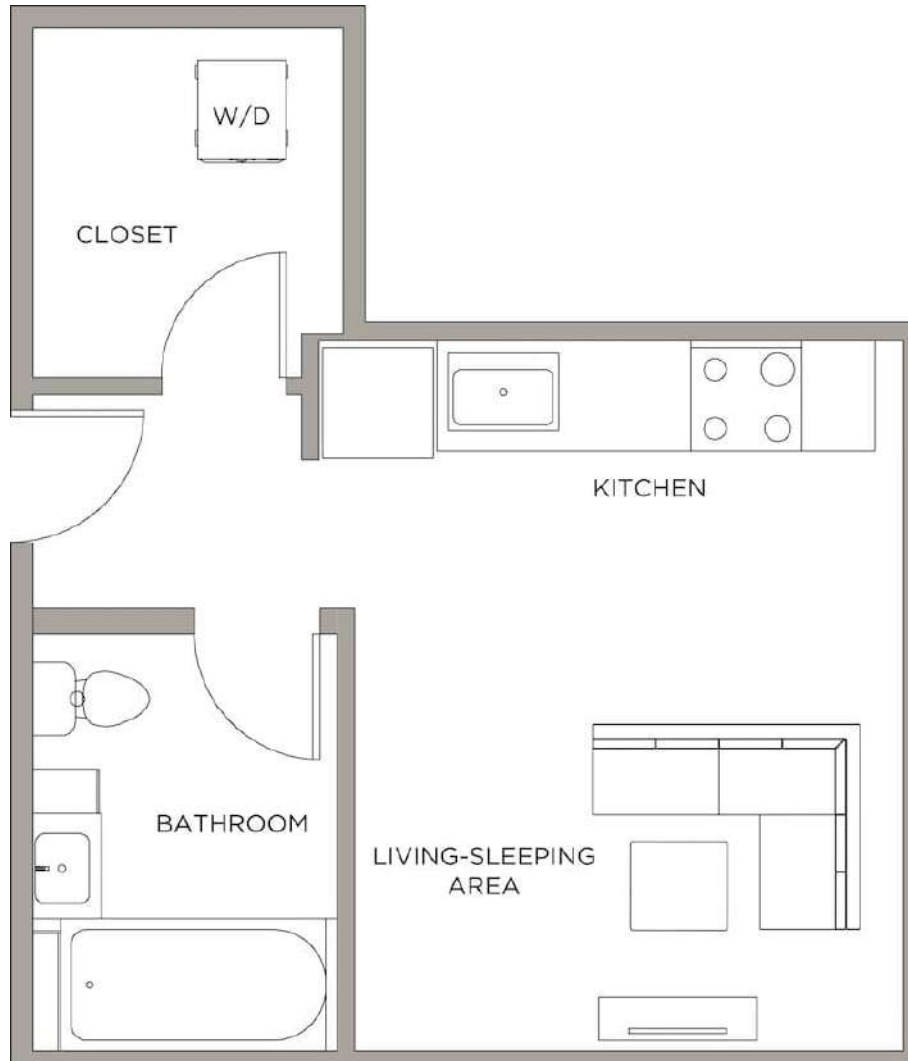

Adams Studio A

STUDIO / 1 BATH

450

SQ. FT.

**Presidential
City®**

3900 City Avenue | Philadelphia, PA 19131

www.presidentialcity.com

Floor plans are artist's rendering. All dimensions are approximate. Actual product and specifications may vary in dimension or detail. Not all features are available in every apartment. Prices and availability are subject to change. Please see a representative for details.