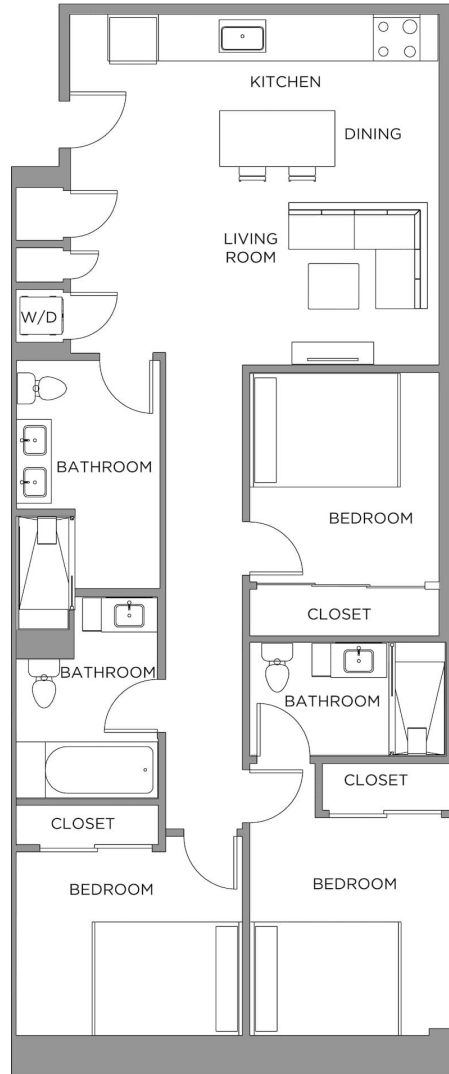

Adams Three BR

3 BED / 3 BATH

1400

SQ. FT.

**Presidential
City®**

3900 City Avenue | Philadelphia, PA 19131

www.presidentialcity.com

Floor plans are artist's rendering. All dimensions are approximate. Actual product and specifications may vary in dimension or detail.
Not all features are available in every apartment. Prices and availability are subject to change. Please see a representative for details.