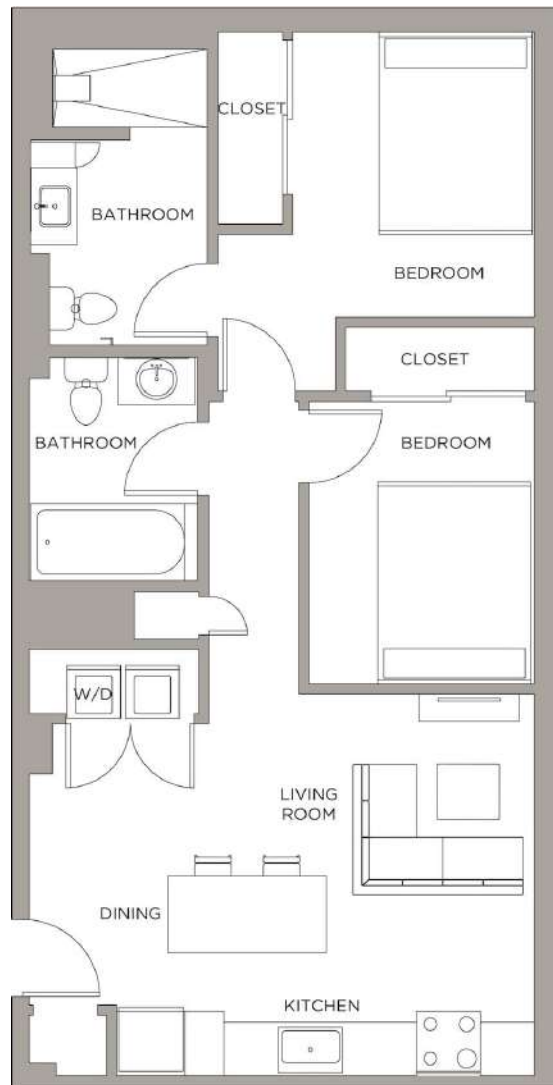

Adams Two BR ADA

2 BED / 2 BATH

910

SQ. FT.

**Presidential
City®**

3900 City Avenue | Philadelphia, PA 19131

www.presidentialcity.com

Floor plans are artist's rendering. All dimensions are approximate. Actual product and specifications may vary in dimension or detail. Not all features are available in every apartment. Prices and availability are subject to change. Please see a representative for details.