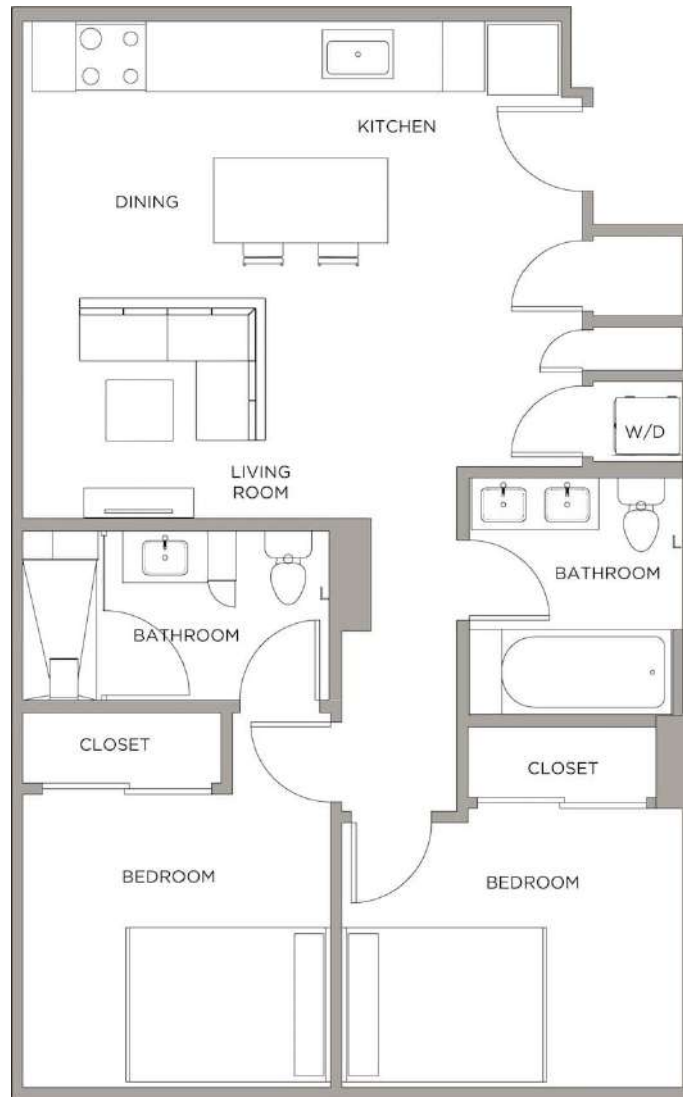

Adams Two BR

2 BED / 2 BATH

970

SQ. FT.

**Presidential
City®**

3900 City Avenue | Philadelphia, PA 19131

www.presidentialcity.com

Floor plans are artist's rendering. All dimensions are approximate. Actual product and specifications may vary in dimension or detail. Not all features are available in every apartment. Prices and availability are subject to change. Please see a representative for details.