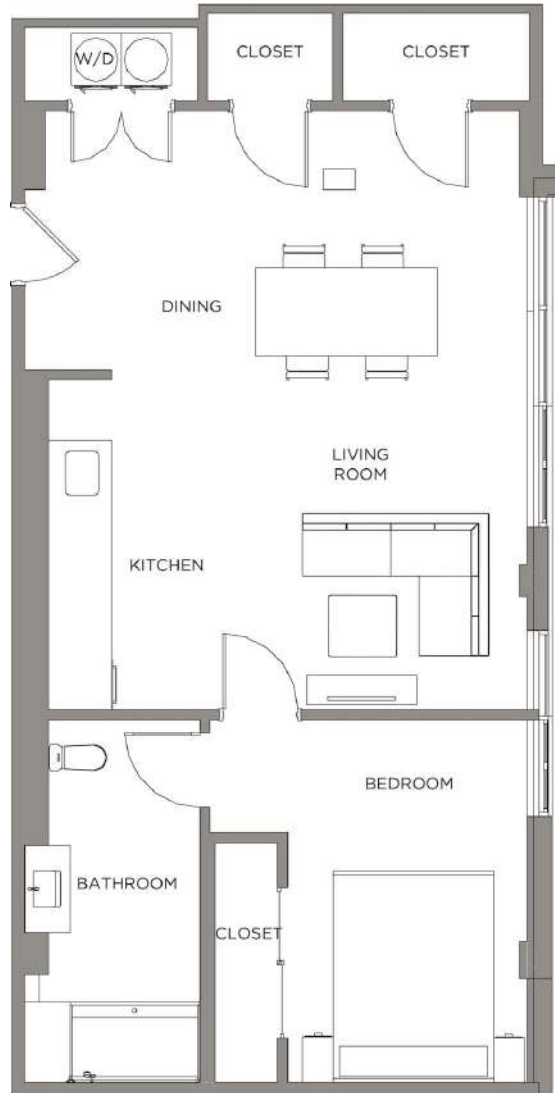

# Jeff One BR C ADA

1 BED / 1 BATH

# 1000

SQ. FT.

**Presidential  
City®**

3900 City Avenue | Philadelphia, PA 19131

[www.presidentialcity.com](http://www.presidentialcity.com)

Floor plans are artist's rendering. All dimensions are approximate. Actual product and specifications may vary in dimension or detail. Not all features are available in every apartment. Prices and availability are subject to change. Please see a representative for details.