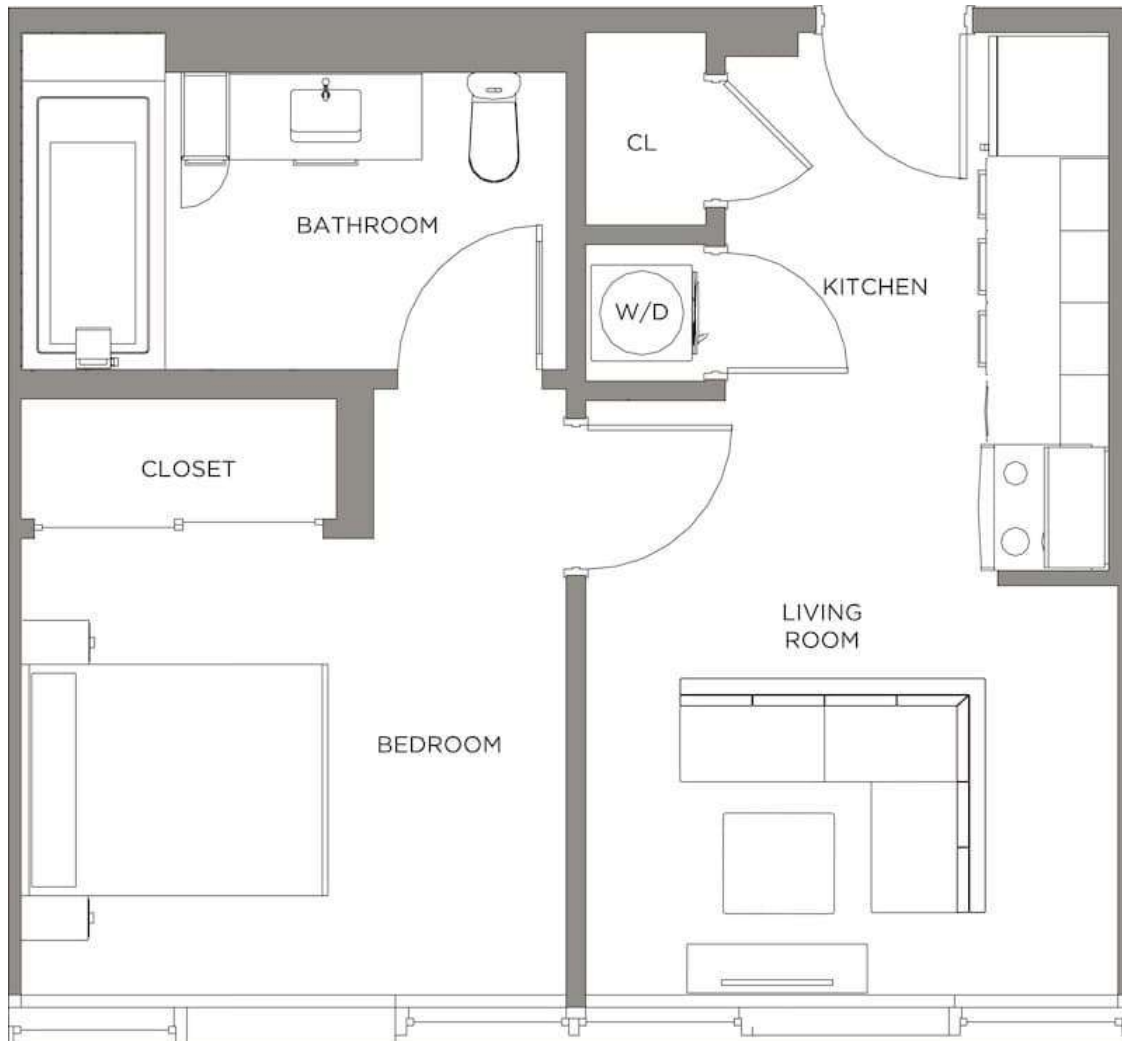

Jeff One BR C

1 BED / 1 BATH

580

SQ. FT.

**Presidential
City®**

3900 City Avenue | Philadelphia, PA 19131

www.presidentialcity.com

Floor plans are artist's rendering. All dimensions are approximate. Actual product and specifications may vary in dimension or detail.
Not all features are available in every apartment. Prices and availability are subject to change. Please see a representative for details.