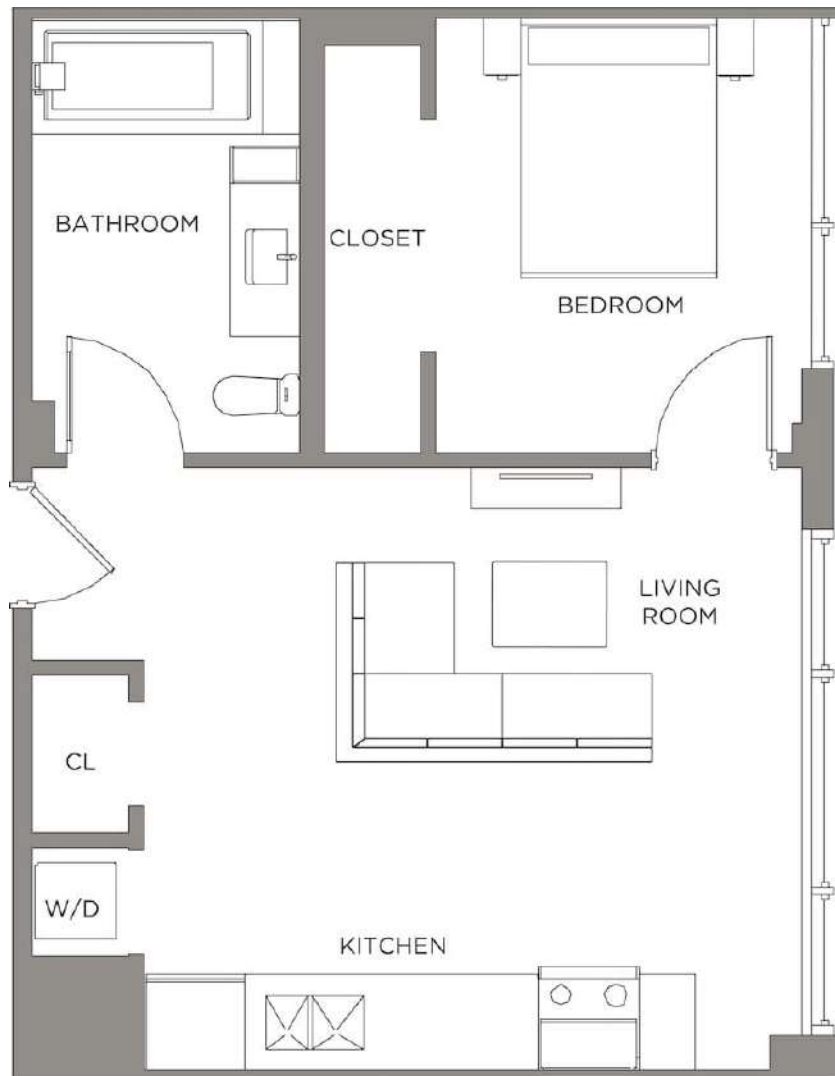

# Jeff One BR E

1 BED / 1 BATH

# 650

SQ. FT.

**Presidential  
City®**

3900 City Avenue | Philadelphia, PA 19131

[www.presidentialcity.com](http://www.presidentialcity.com)

Floor plans are artist's rendering. All dimensions are approximate. Actual product and specifications may vary in dimension or detail. Not all features are available in every apartment. Prices and availability are subject to change. Please see a representative for details.