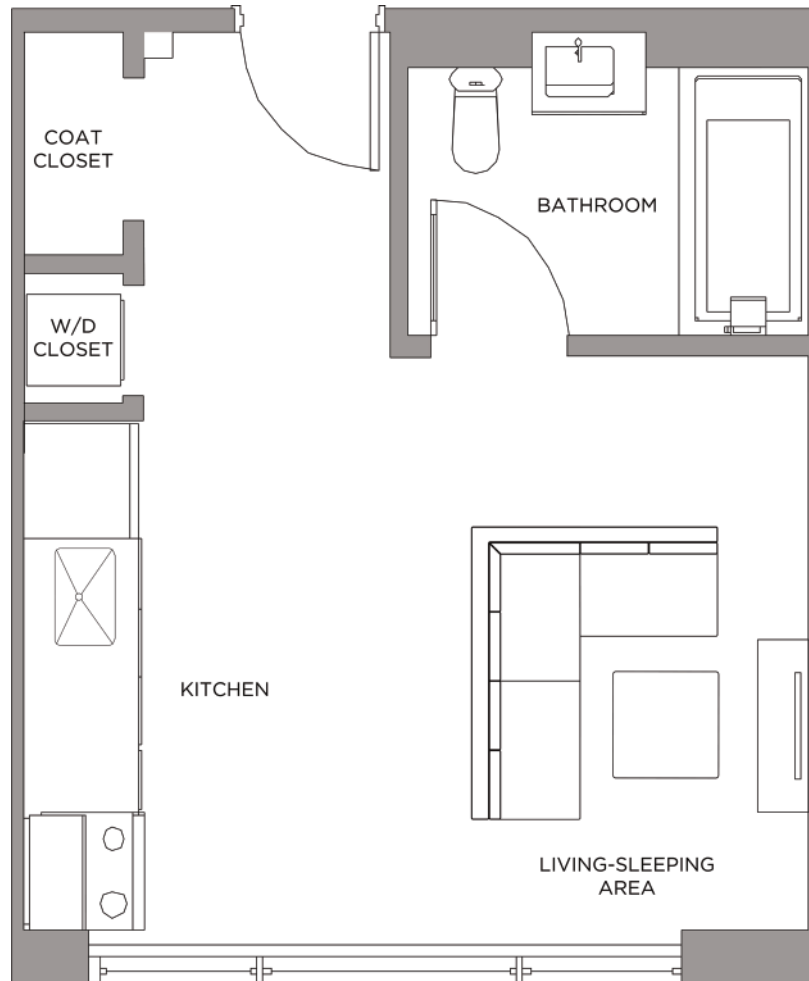

Jeff Studio A

STUDIO / 1 BATH

415

SQ. FT.

**Presidential
City®**

3900 City Avenue | Philadelphia, PA 19131

www.presidentialcity.com

Floor plans are artist's rendering. All dimensions are approximate. Actual product and specifications may vary in dimension or detail. Not all features are available in every apartment. Prices and availability are subject to change. Please see a representative for details.