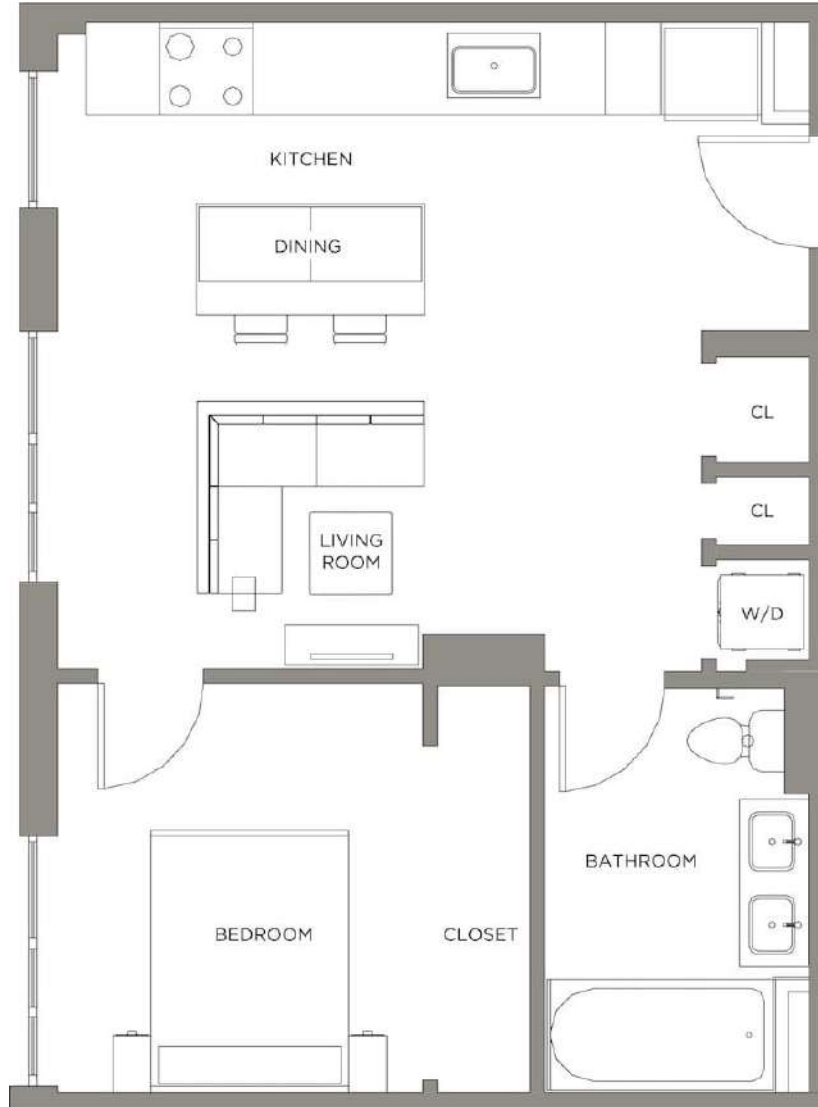

Mad One BR A

1 BED / 1 BATH

650

SQ. FT.

**Presidential
City®**

3900 City Avenue | Philadelphia, PA 19131

www.presidentialcity.com

Floor plans are artist's rendering. All dimensions are approximate. Actual product and specifications may vary in dimension or detail. Not all features are available in every apartment. Prices and availability are subject to change. Please see a representative for details.