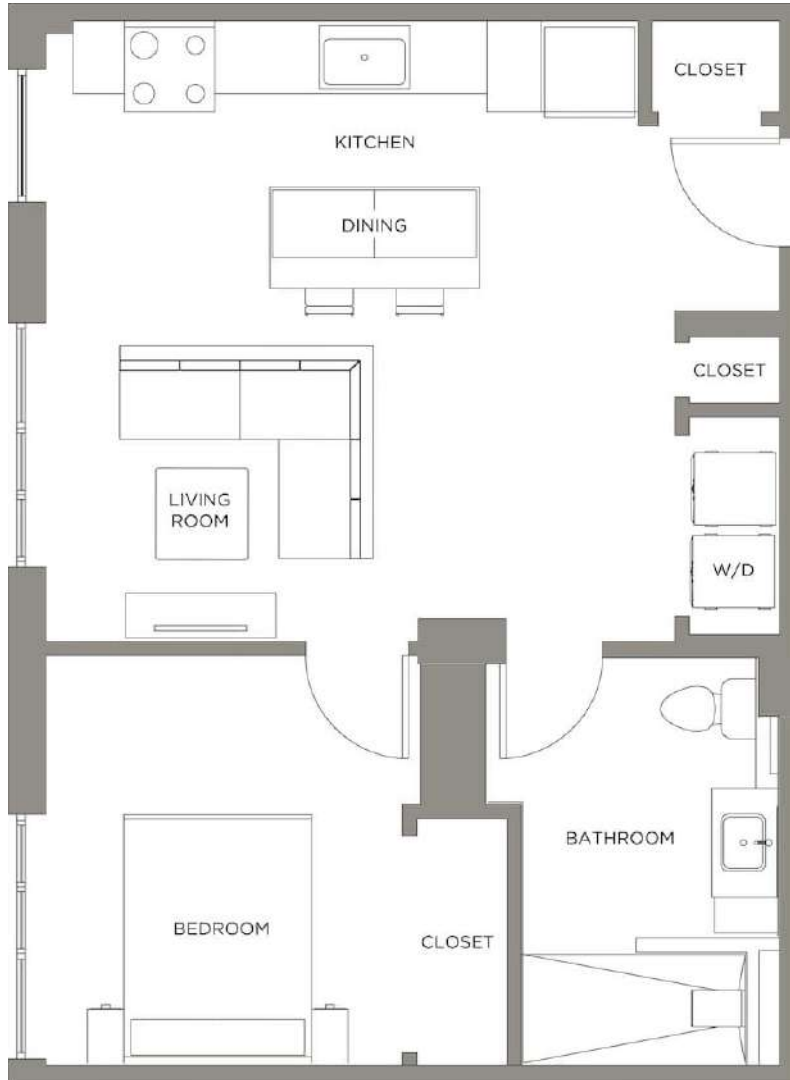

Mad One BR ADA

1 BED / 1 BATH

600

SQ. FT.

**Presidential
City®**

3900 City Avenue | Philadelphia, PA 19131

www.presidentialcity.com

Floor plans are artist's rendering. All dimensions are approximate. Actual product and specifications may vary in dimension or detail. Not all features are available in every apartment. Prices and availability are subject to change. Please see a representative for details.