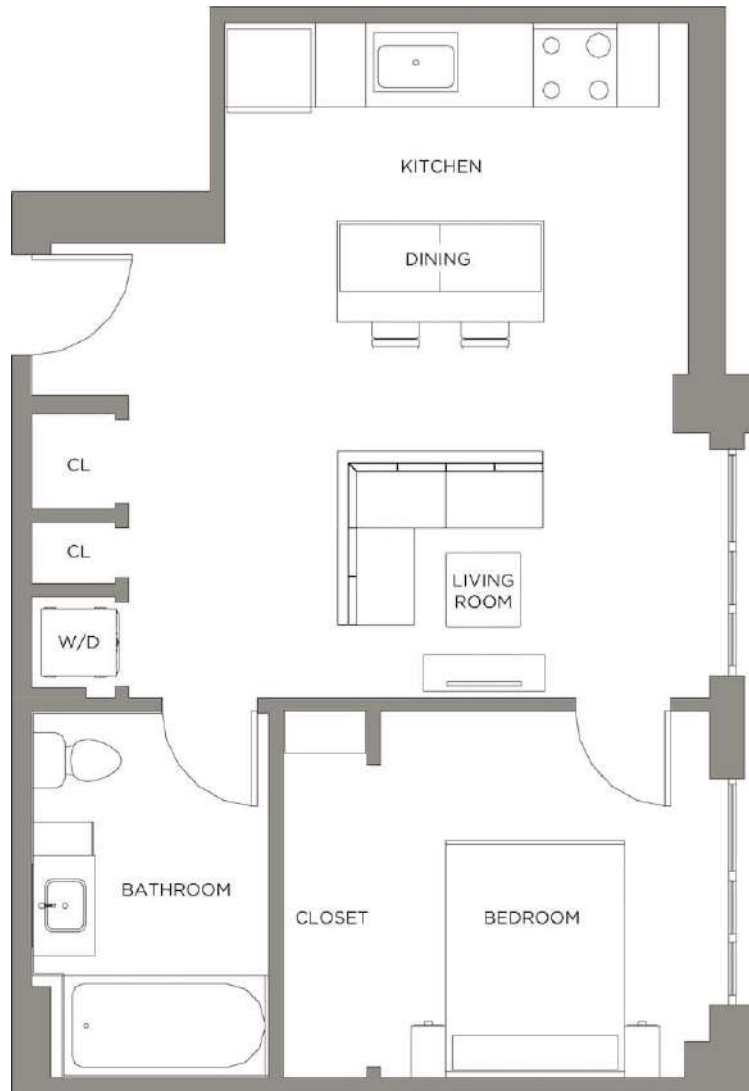

# Mad One BR C

1 BED / 1 BATH

# 675

SQ. FT.

**Presidential  
City®**

3900 City Avenue | Philadelphia, PA 19131

[www.presidentialcity.com](http://www.presidentialcity.com)

Floor plans are artist's rendering. All dimensions are approximate. Actual product and specifications may vary in dimension or detail. Not all features are available in every apartment. Prices and availability are subject to change. Please see a representative for details.