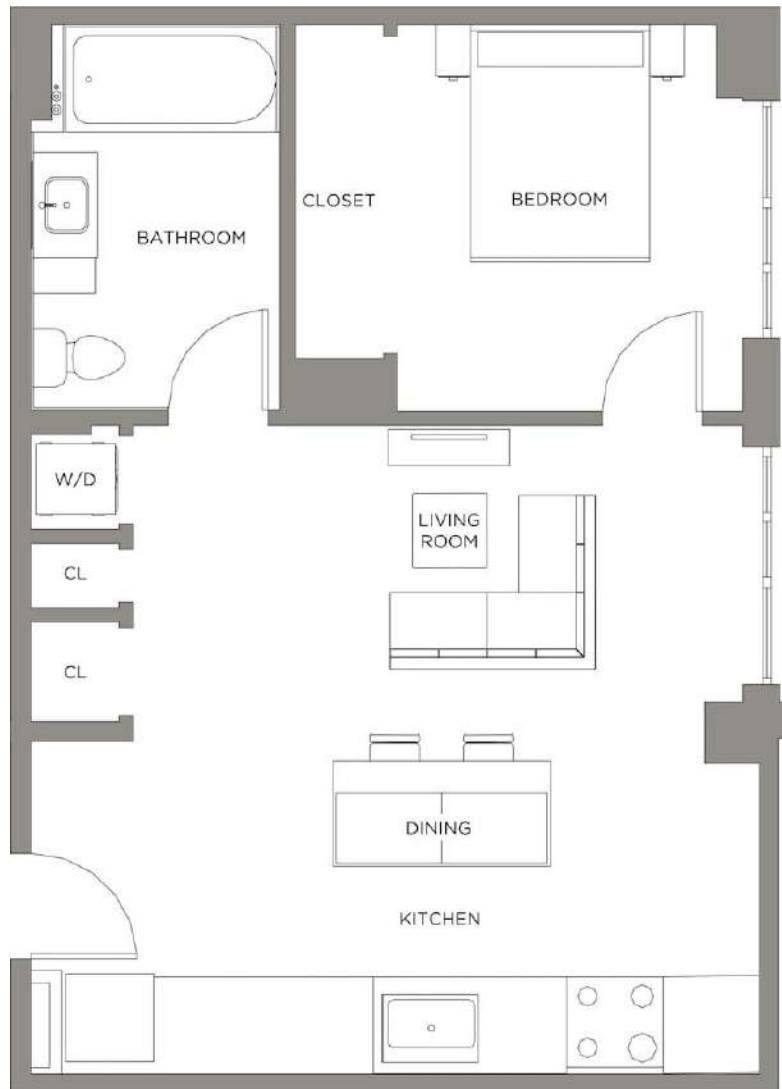

Mad One BR D

1 BED / 1 BATH

675

SQ. FT.

**Presidential
City®**

3900 City Avenue | Philadelphia, PA 19131

www.presidentialcity.com

Floor plans are artist's rendering. All dimensions are approximate. Actual product and specifications may vary in dimension or detail. Not all features are available in every apartment. Prices and availability are subject to change. Please see a representative for details.