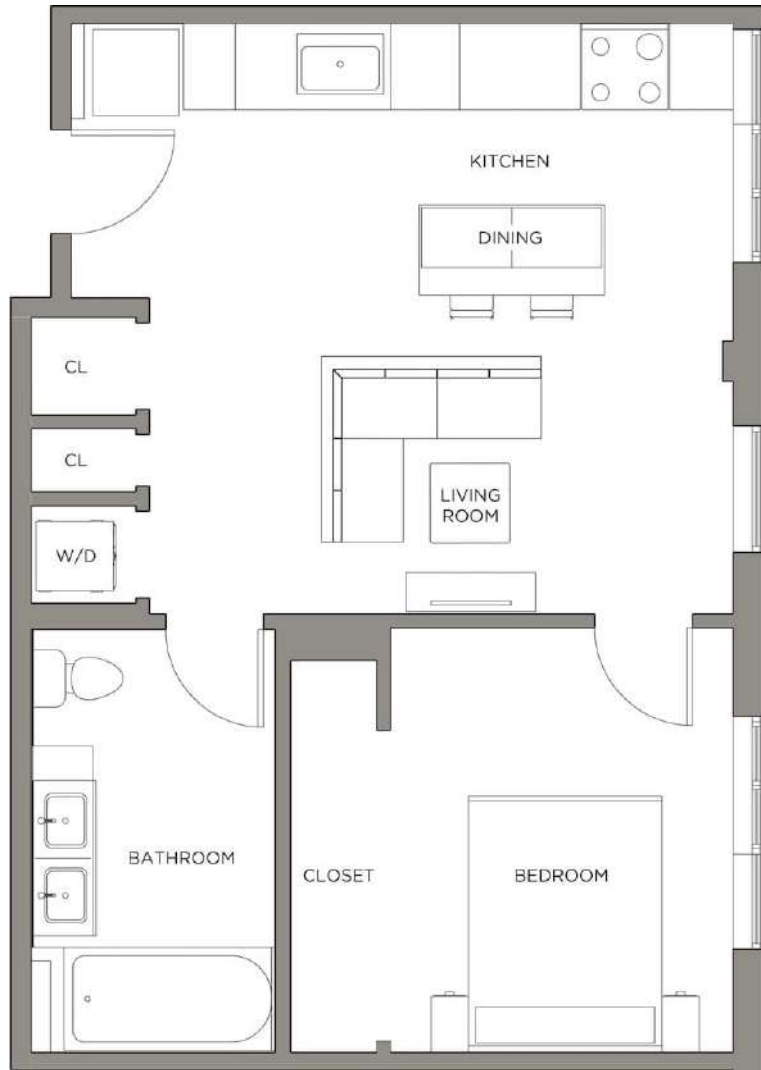

# Mad One BR E

1 BED / 1 BATH

# 675

SQ. FT.

**Presidential  
City®**

3900 City Avenue | Philadelphia, PA 19131

[www.presidentialcity.com](http://www.presidentialcity.com)

Floor plans are artist's rendering. All dimensions are approximate. Actual product and specifications may vary in dimension or detail. Not all features are available in every apartment. Prices and availability are subject to change. Please see a representative for details.