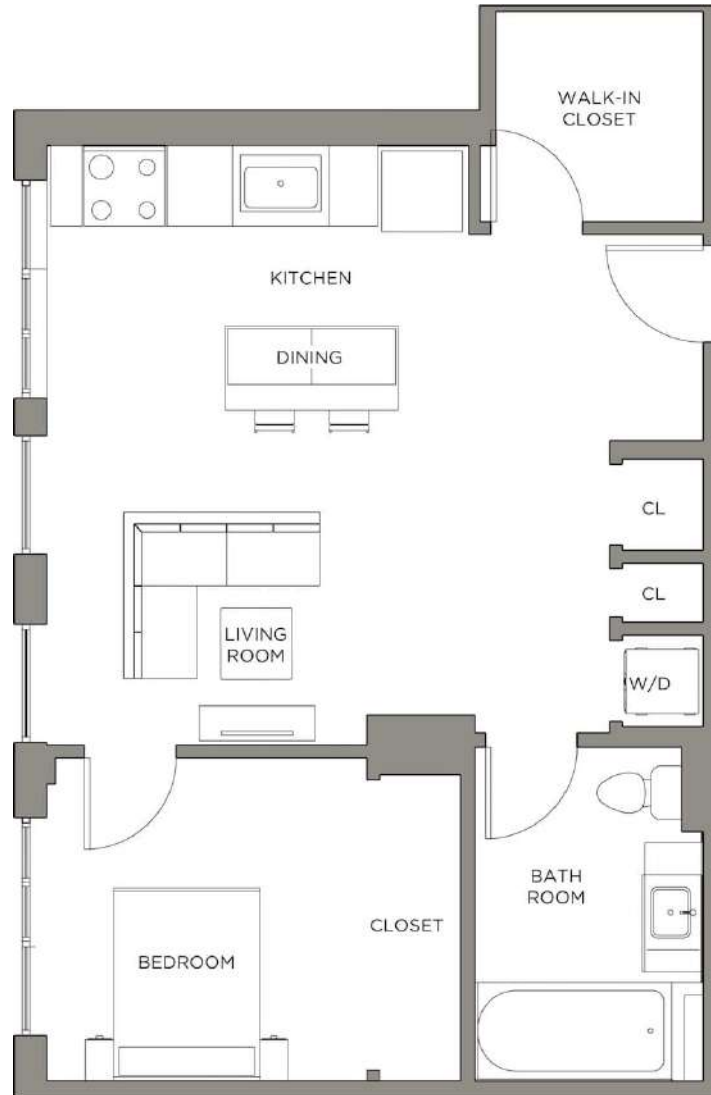

Mad One BR G

1 BED / 1 BATH

700

SQ. FT.

**Presidential
City®**

3900 City Avenue | Philadelphia, PA 19131

www.presidentialcity.com

Floor plans are artist's rendering. All dimensions are approximate. Actual product and specifications may vary in dimension or detail. Not all features are available in every apartment. Prices and availability are subject to change. Please see a representative for details.