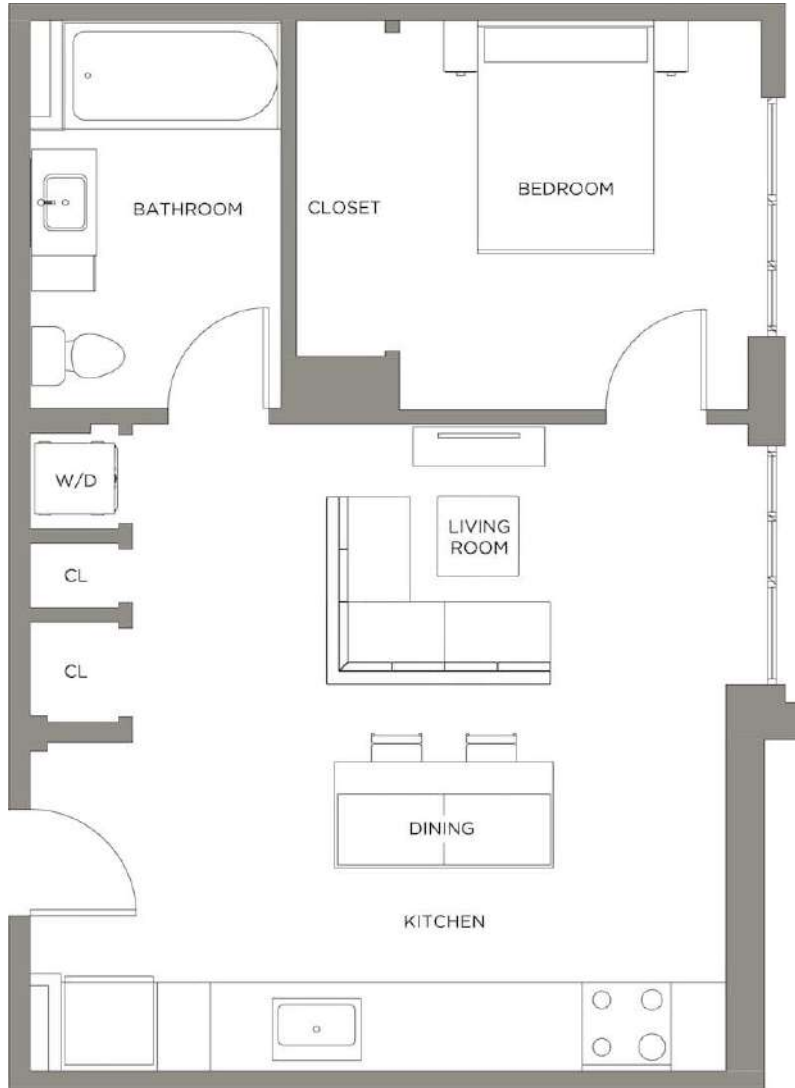

# Mad One BR PH B

1 BED / 1 BATH

# 650

SQ. FT.

**Presidential  
City®**

3900 City Avenue | Philadelphia, PA 19131

[www.presidentialcity.com](http://www.presidentialcity.com)

Floor plans are artist's rendering. All dimensions are approximate. Actual product and specifications may vary in dimension or detail. Not all features are available in every apartment. Prices and availability are subject to change. Please see a representative for details.