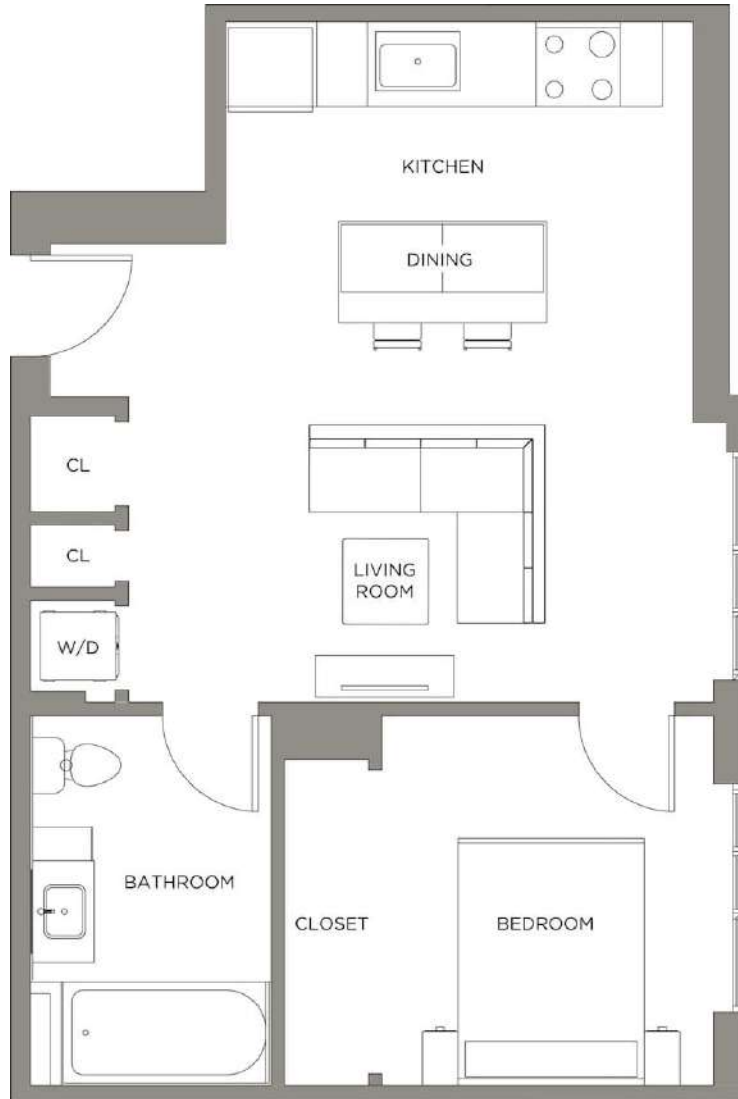

Mad One BR PH D

1 BED / 1 BATH

670

SQ. FT.

**Presidential
City®**

3900 City Avenue | Philadelphia, PA 19131

www.presidentialcity.com

Floor plans are artist's rendering. All dimensions are approximate. Actual product and specifications may vary in dimension or detail. Not all features are available in every apartment. Prices and availability are subject to change. Please see a representative for details.