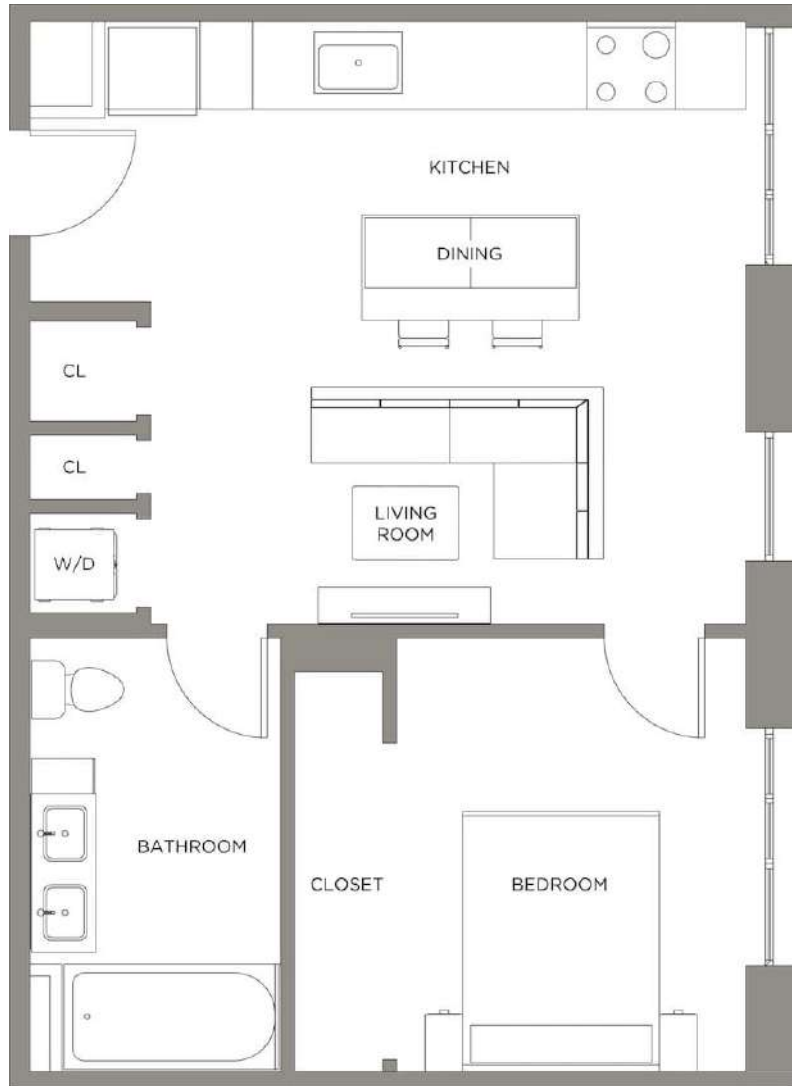

Mad One BR PH F

1 BED / 1 BATH

700

SQ. FT.

**Presidential
City®**

3900 City Avenue | Philadelphia, PA 19131

www.presidentialcity.com

Floor plans are artist's rendering. All dimensions are approximate. Actual product and specifications may vary in dimension or detail. Not all features are available in every apartment. Prices and availability are subject to change. Please see a representative for details.