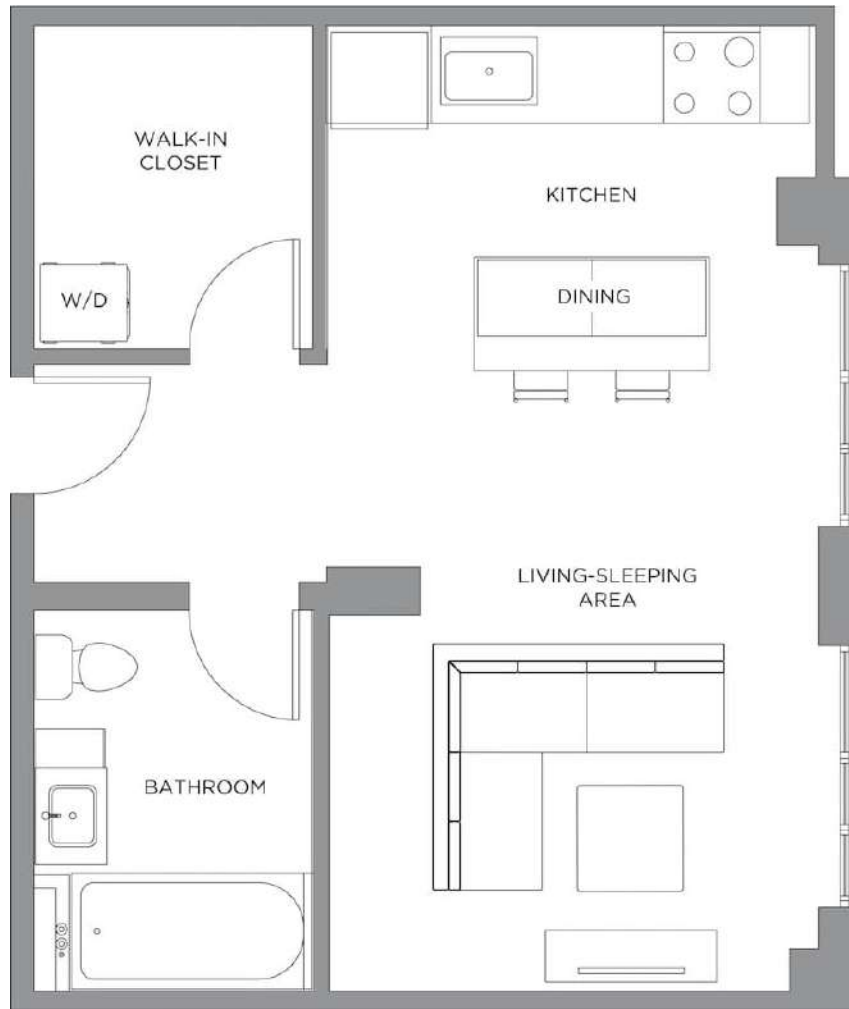

Mad Studio C

STUDIO / 1 BATH

575

SQ. FT.

**Presidential
City®**

3900 City Avenue | Philadelphia, PA 19131

www.presidentialcity.com

Floor plans are artist's rendering. All dimensions are approximate. Actual product and specifications may vary in dimension or detail. Not all features are available in every apartment. Prices and availability are subject to change. Please see a representative for details.