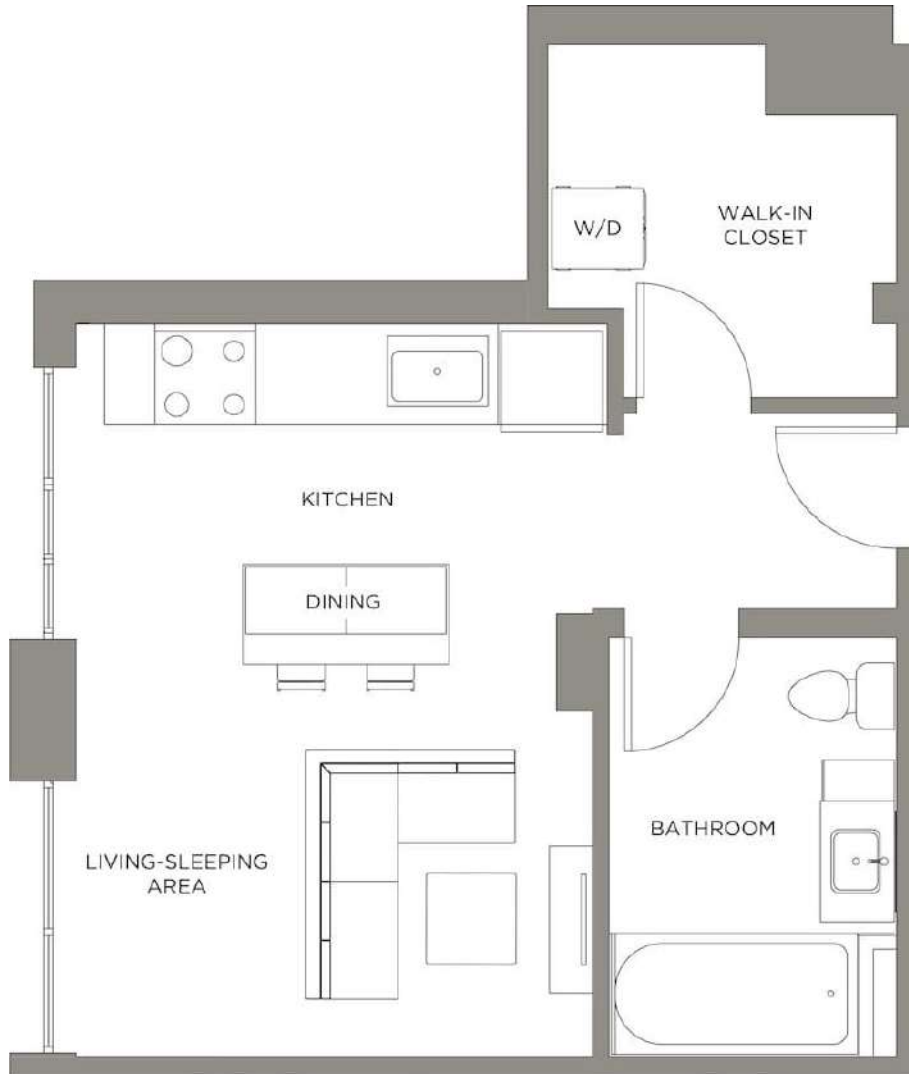

# Mad Studio PH B

STUDIO / 1 BATH

# 490

SQ. FT.

**Presidential  
City®**

3900 City Avenue | Philadelphia, PA 19131

[www.presidentialcity.com](http://www.presidentialcity.com)

Floor plans are artist's rendering. All dimensions are approximate. Actual product and specifications may vary in dimension or detail. Not all features are available in every apartment. Prices and availability are subject to change. Please see a representative for details.