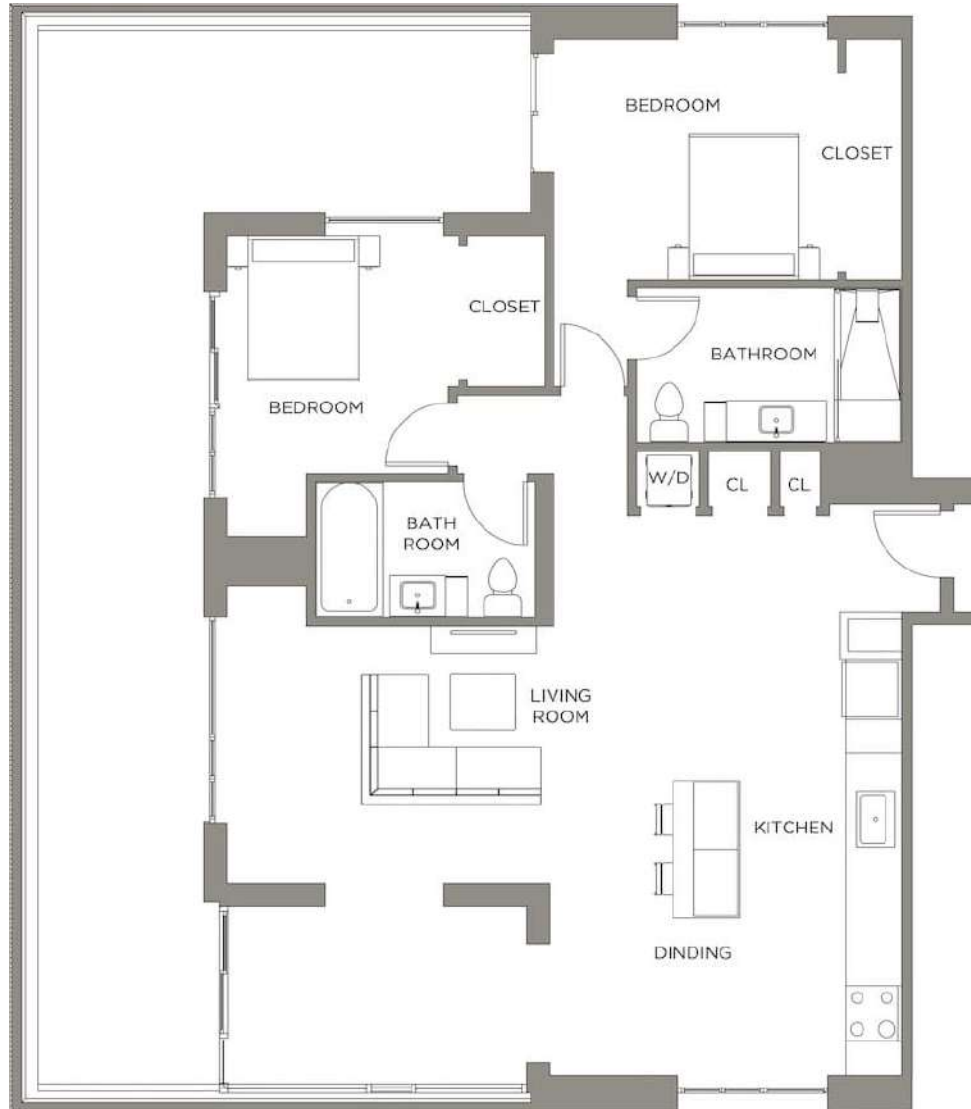

Mad Two BR PH

2 BED / 2 BATH

1600

SQ. FT.

**Presidential
City®**

3900 City Avenue | Philadelphia, PA 19131

www.presidentialcity.com

Floor plans are artist's rendering. All dimensions are approximate. Actual product and specifications may vary in dimension or detail. Not all features are available in every apartment. Prices and availability are subject to change. Please see a representative for details.