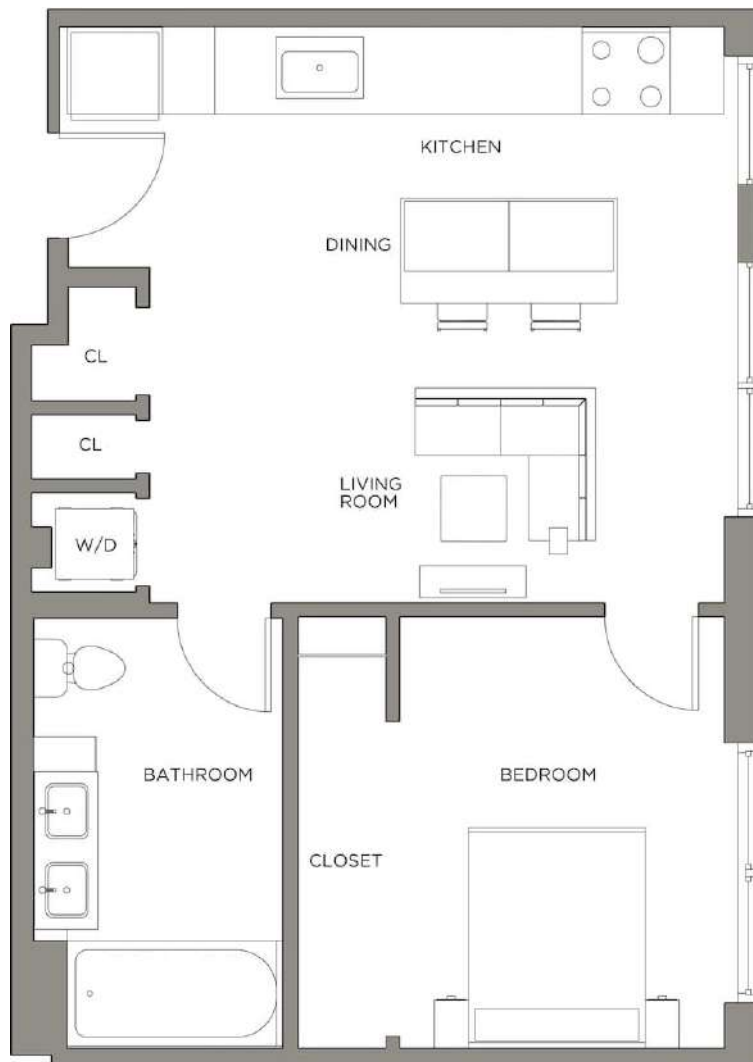

# Wash One BR A

1 BED / 1 BATH

# 650

SQ. FT.

**Presidential  
City®**

3900 City Avenue | Philadelphia, PA 19131

[www.presidentialcity.com](http://www.presidentialcity.com)

Floor plans are artist's rendering. All dimensions are approximate. Actual product and specifications may vary in dimension or detail. Not all features are available in every apartment. Prices and availability are subject to change. Please see a representative for details.