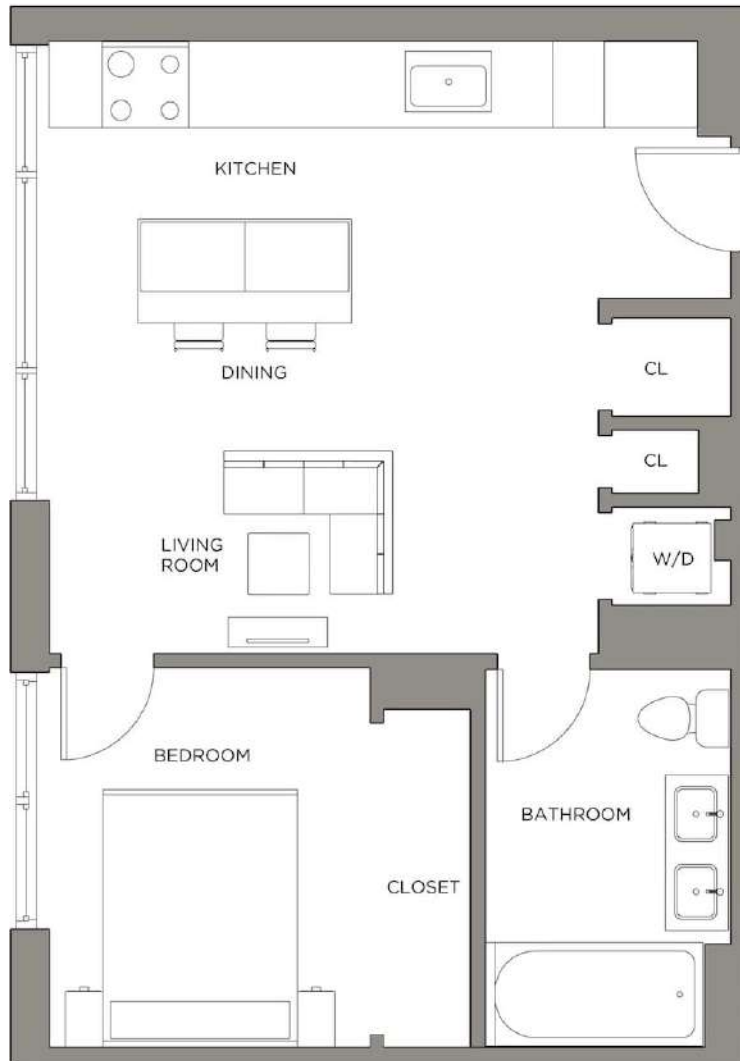

# Wash One BR B

1 BED / 1 BATH

# 650

SQ. FT.

**Presidential  
City®**

3900 City Avenue | Philadelphia, PA 19131

[www.presidentialcity.com](http://www.presidentialcity.com)

Floor plans are artist's rendering. All dimensions are approximate. Actual product and specifications may vary in dimension or detail.  
Not all features are available in every apartment. Prices and availability are subject to change. Please see a representative for details.