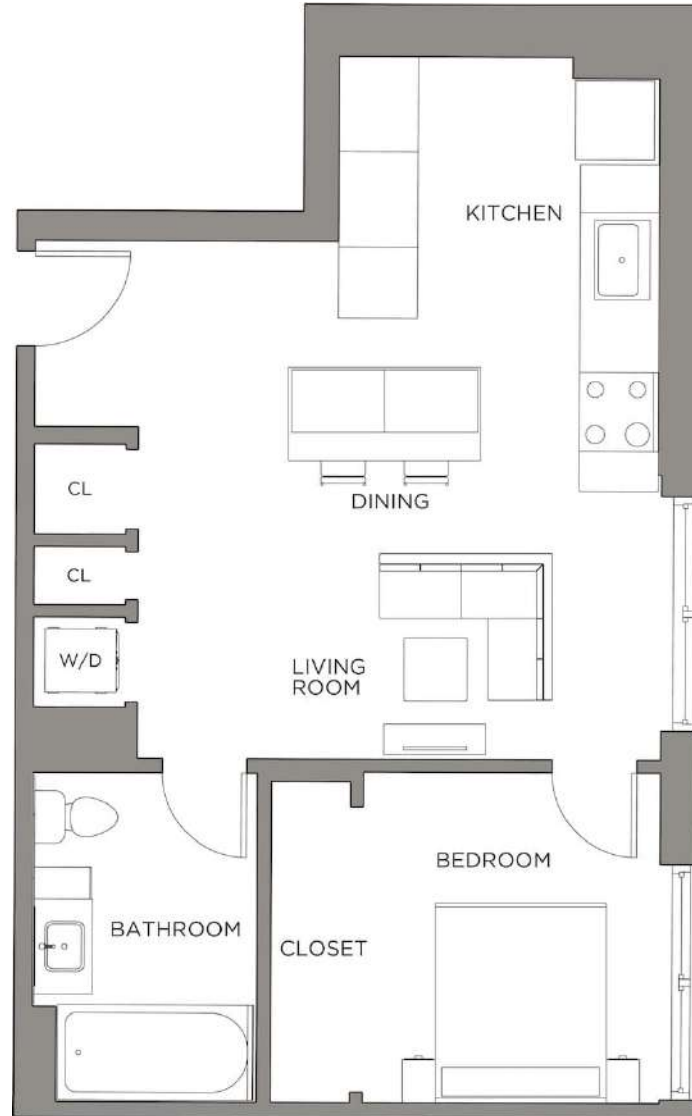

Wash One BR E

1 BED / 1 BATH

700

SQ. FT.

**Presidential
City®**

3900 City Avenue | Philadelphia, PA 19131

www.presidentialcity.com

Floor plans are artist's rendering. All dimensions are approximate. Actual product and specifications may vary in dimension or detail.
Not all features are available in every apartment. Prices and availability are subject to change. Please see a representative for details.