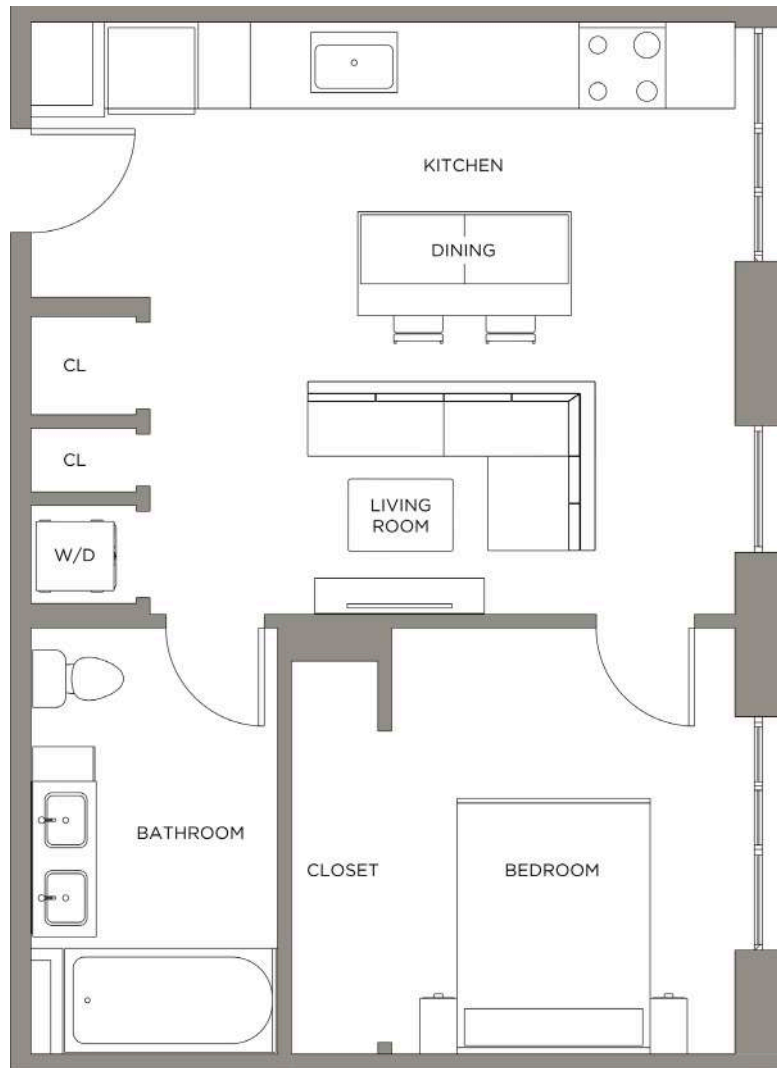

# Wash One BR F

1 BED / 1 BATH

# 700

SQ. FT.

**Presidential  
City®**

3900 City Avenue | Philadelphia, PA 19131

[www.presidentialcity.com](http://www.presidentialcity.com)

Floor plans are artist's rendering. All dimensions are approximate. Actual product and specifications may vary in dimension or detail.  
Not all features are available in every apartment. Prices and availability are subject to change. Please see a representative for details.