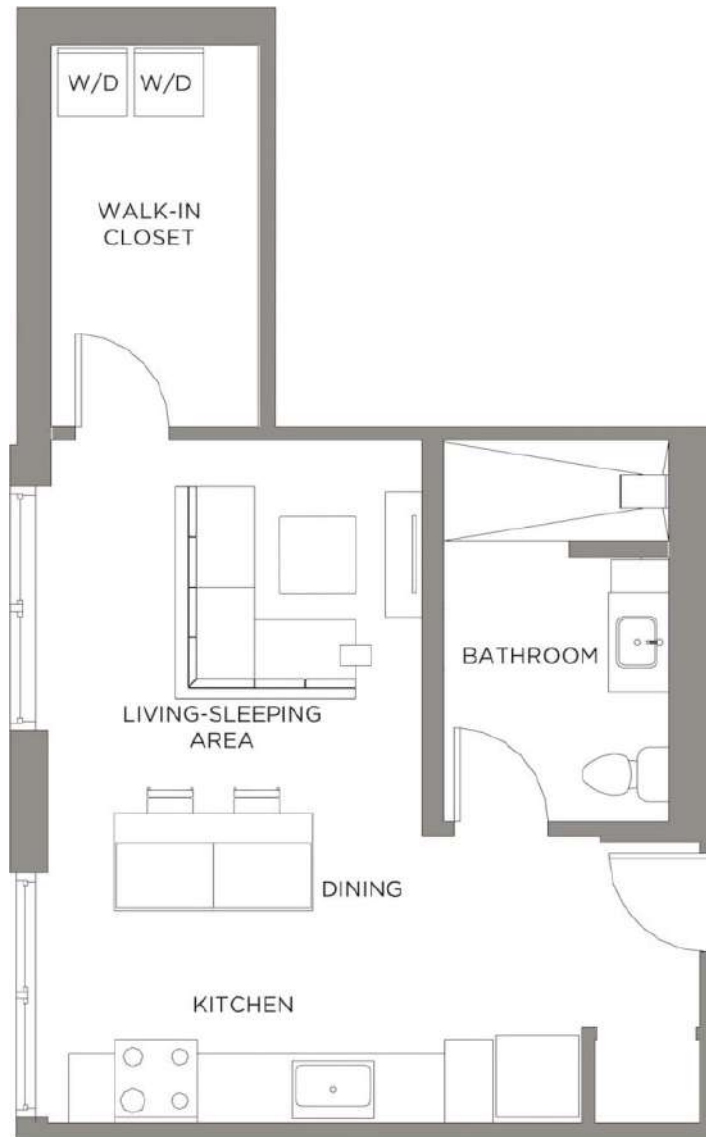

Wash Studio ADA

STUDIO / 1 BATH

525

SQ. FT.

**Presidential
City®**

3900 City Avenue | Philadelphia, PA 19131

www.presidentialcity.com

Floor plans are artist's rendering. All dimensions are approximate. Actual product and specifications may vary in dimension or detail. Not all features are available in every apartment. Prices and availability are subject to change. Please see a representative for details.