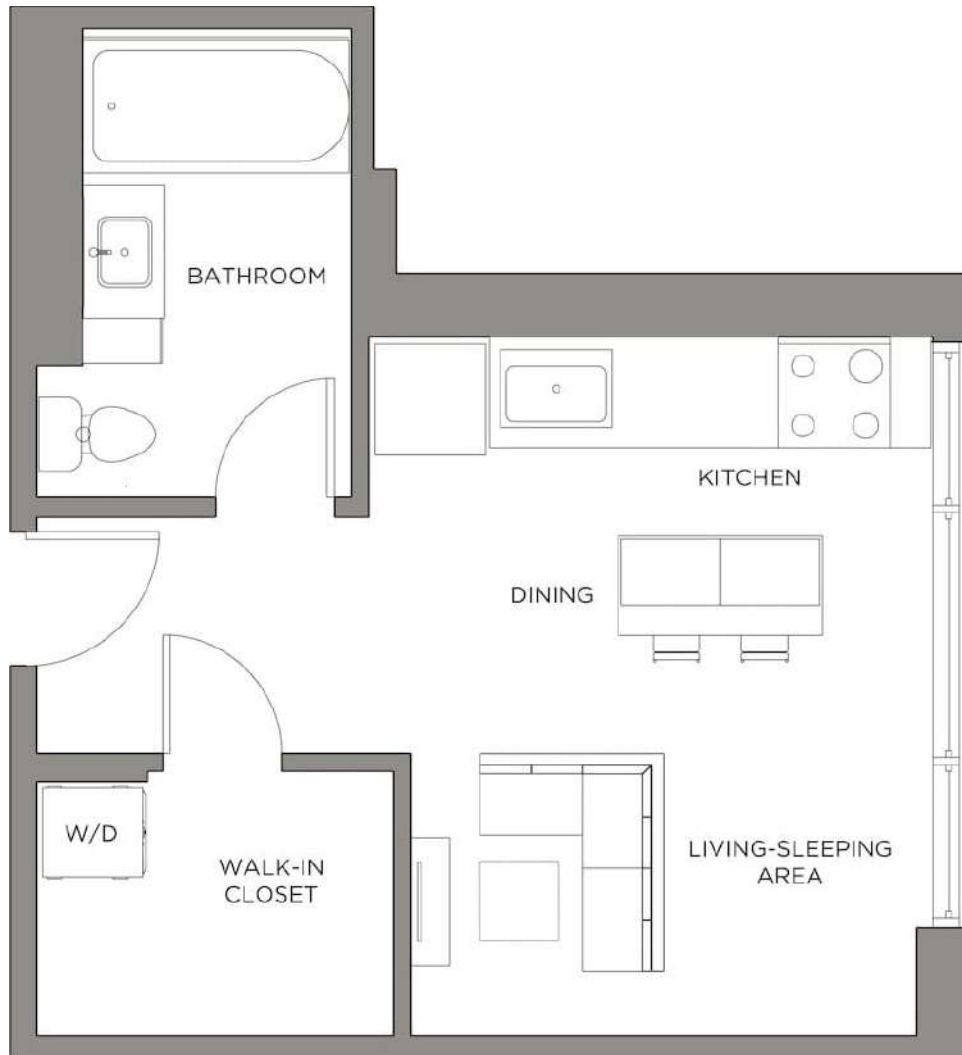

Wash Studio B

STUDIO / 1 BATH

475

SQ. FT.

**Presidential
City®**

3900 City Avenue | Philadelphia, PA 19131

www.presidentialcity.com

Floor plans are artist's rendering. All dimensions are approximate. Actual product and specifications may vary in dimension or detail. Not all features are available in every apartment. Prices and availability are subject to change. Please see a representative for details.