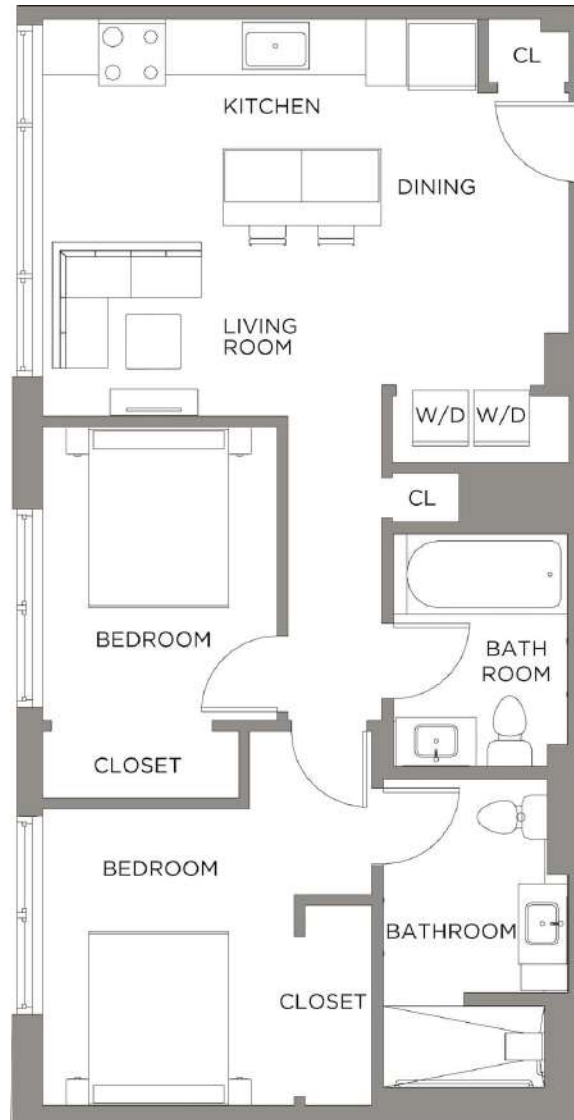

Wash Two BR ADA

2 BED / 2 BATH

900

SQ. FT.

**Presidential
City®**

3900 City Avenue | Philadelphia, PA 19131

www.presidentialcity.com

Floor plans are artist's rendering. All dimensions are approximate. Actual product and specifications may vary in dimension or detail. Not all features are available in every apartment. Prices and availability are subject to change. Please see a representative for details.